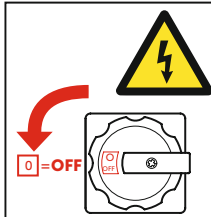

L2 L1 L3
U1 V1 W1

ON (I) - 1 2 **MAX 10x/h**
OFF (0) -

9

0 2 10 [m]

3/4" 1" + 2x

PRESSURE VACUUM

11

n=0min⁻¹