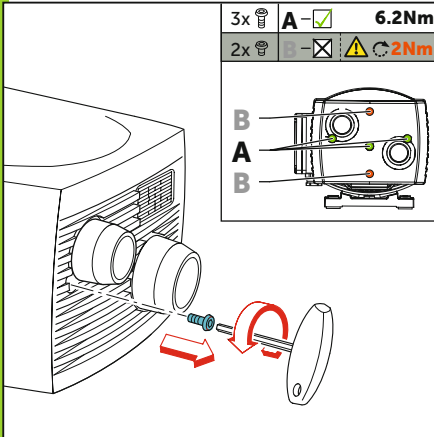

n=0min⁻¹

2-3 Min

13

14

15

16

17

18