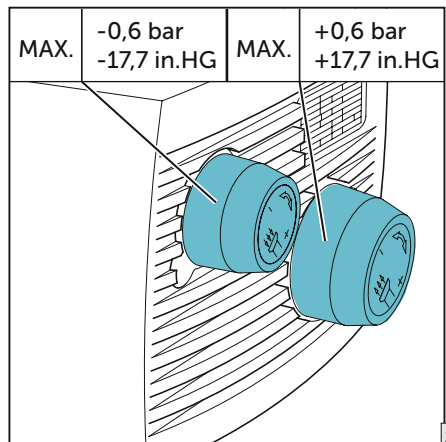

L2 L1 L3
U1 V1 W1

ON (I) - 1 2 **MAX 10x/h**
OFF (0) -

9

0 2 10 [m]

3/4" 1" + 2x

PRESSURE VACUUM

11

n=0min⁻¹