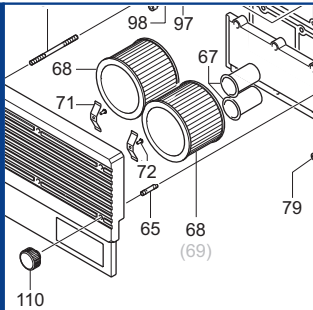

KDT 3.140

SERVICE

BECKER
D-42279 Wuppertal
www.becker-international.com

No. **D** year XXXX

type **KDT 3.140-XX** Index Variante

frequency XXXX Hz

speed XXXX min⁻¹

power required XXXX kW