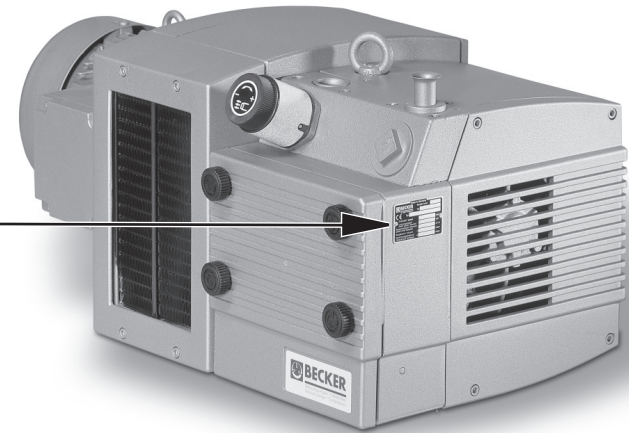

KDT 3.140

SERVICE

BECKER
D-42279 Wuppertal
www.becker-international.com

No. **D** year XXXX

type **KDT 3.140-XX** Index Variante

frequency XXXX Hz

speed XXXX min⁻¹

power required XXXX kW

inlet capacity XXXX m³/h

pressure + XXXX mbar

vacuum - XXXX mbar

Made in Germany

Ersatzteilliste
Spare parts list
Liste de pièces de rechange
Listino pezzi di ricambio
Lista de piezas de recambio
Lista de peças sobresselentes
Reserveonderdelenlijst
Atsarginių dalių sąrašas
Varuosad nimekirja
Rezerves daļu saraksts

Reservedelsliste
Reservdelslista
Varaosuettelolo
Reservedelsliste
Wykaz części zamiennych
Tartalékalkatrész lista
Seznam náhradních dílů
Seznam nadomestnih delov
Zoznam náhradných dielov
Rezervni dijelovi popis

Lista pieselor de schimb
Páirteanna spártha liosta
Κατάλογος ανταλλακτικών
Yedek parça listesi
Списък на резервните части
Перечень запасных частей
スペアパーツリスト
예비 부품 목록
备用零件目录

SERVICE
www.becker-international.com
Sales and service network

Wartung
Maintenance
Entretien
Manutenzione
Mantenimiento