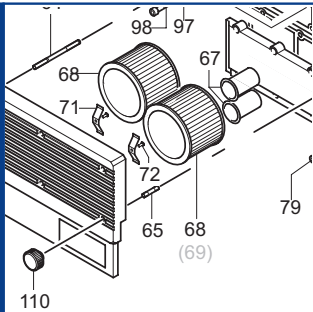

KVT 3.140

SERVICE

BECKER
D-42279 Wuppertal
www.becker-international.com

No. **D** year [XXXX]

type **KVT 3.140-XX** Index Variante

frequency [XXXX] Hz

speed [XXXX] min⁻¹

power required [XXXX] kW

inlet capacity [XXXX] m³/h

pressure + [XXXX] mbar

vacuum - [XXXX] mbar

Made in Germany