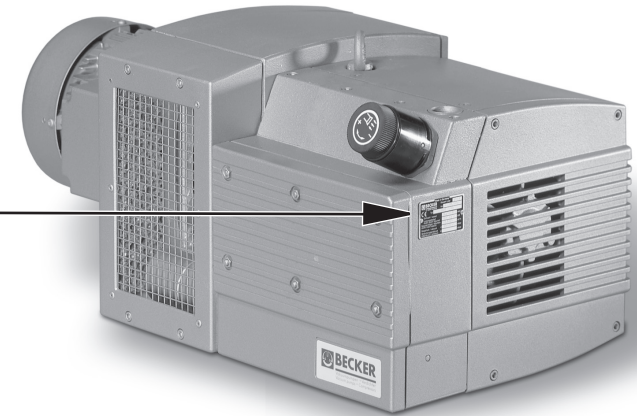

KVT 3.140

SERVICE

BECKER
D-42279 Wuppertal
www.becker-international.com

No. **D** year [XXXX]

type **KVT 3.140-XX** Index Variante

frequency [XXXX] Hz

speed [XXXX] min⁻¹

power required [XXXX] kW

inlet capacity [XXXX] m³/h

pressure + [XXXX] mbar

vacuum - [XXXX] mbar

Made in Germany

Ersatzteilliste
Spare parts list
Liste de pièces de rechange
Listino pezzi di ricambio
Lista de piezas de recambio
Lista de peças sobresselentes
Reserveonderdelenlijst
Atsarginių dalių sąrašas
Varuosad nimekirja
Rezerves daļu saraksts

Reservedelsliste
Reservdelslista
Varaosuettelo
Reservedelsliste
Wykaz części zamiennych
Tartalékalkatrész lista
Seznam náhradních dílů
Seznam nadomestnih delov
Zoznam náhradných dielov
Rezervni dijelovi popis

Lista pieselor de schimb
Páirteanna spártha liosta
Κατάλογος ανταλλακτικών
Yedek parça listesi
Списък на резервните части
Перечень запасных частей
スペアパーツリスト
예비 부품 목록
备用零件目录

Pos.	Menge ²⁾ Quantity Quantité Quantità Cantidad	Bestell-Nr. Ident No. No. Identification No. Identificazione No. de pedido	Bezeichnung Description Designation Designazione Descripción
□	1	549000 21300	Dichtungssatz, Complete set of seals, Jeu de joints, Kit di guarnizioni, Junta Completa
11 11	SATZ/KIT	901334 00004 901381 00004	Schieber, Rotor Vane, Palette, Empujador " KVT 3.140/6
68	2	909507 00000	Filterpatrone, Filter cartridge, Cartouche Filtrante, Cartuccia filtro, Cartucho de filtro
68	1	909507 00000	" KVT 3.140/6
69	1	909587 00000	" KVT 3.140/6 - Polyester
91	1	909514 00000	Filterpatrone, Filter cartridge, Cartouche Filtrante, Cartuccia filtro, Cartucho de filtro

²⁾ erforderliche Bestellmenge / necessary order quantity / quantité nécessaire / quantità di ordinazione necessari / cantidad necesario